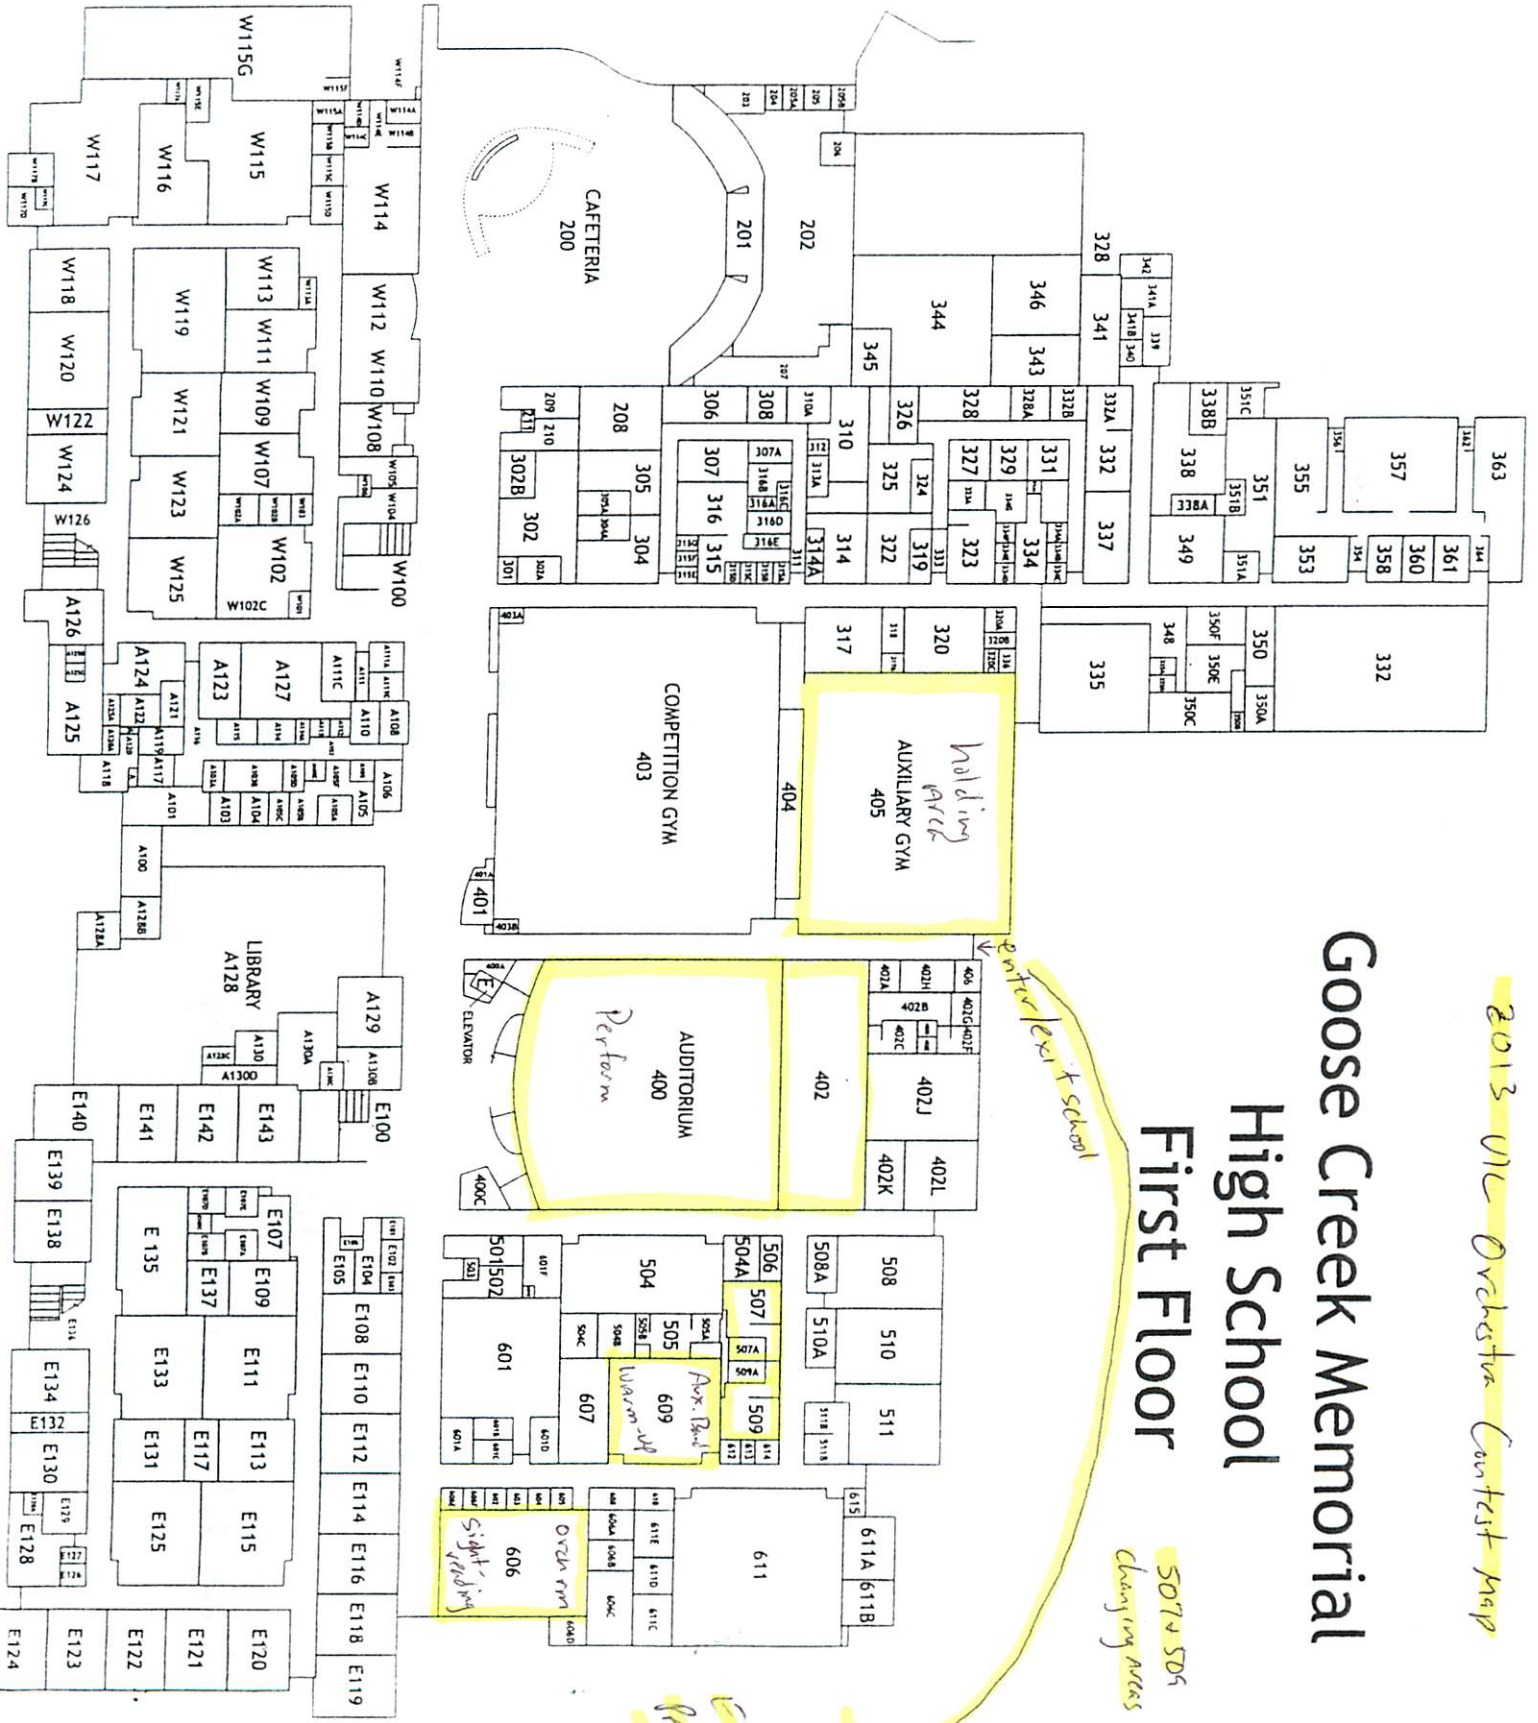

2013 UIL Orchestra Contest Map

Goose Creek Memorial High School First Floor

507 & 505
Changing Areas

Park
Inn
East
Parking
Lot

Goose Creek Memorial High School Second Floor