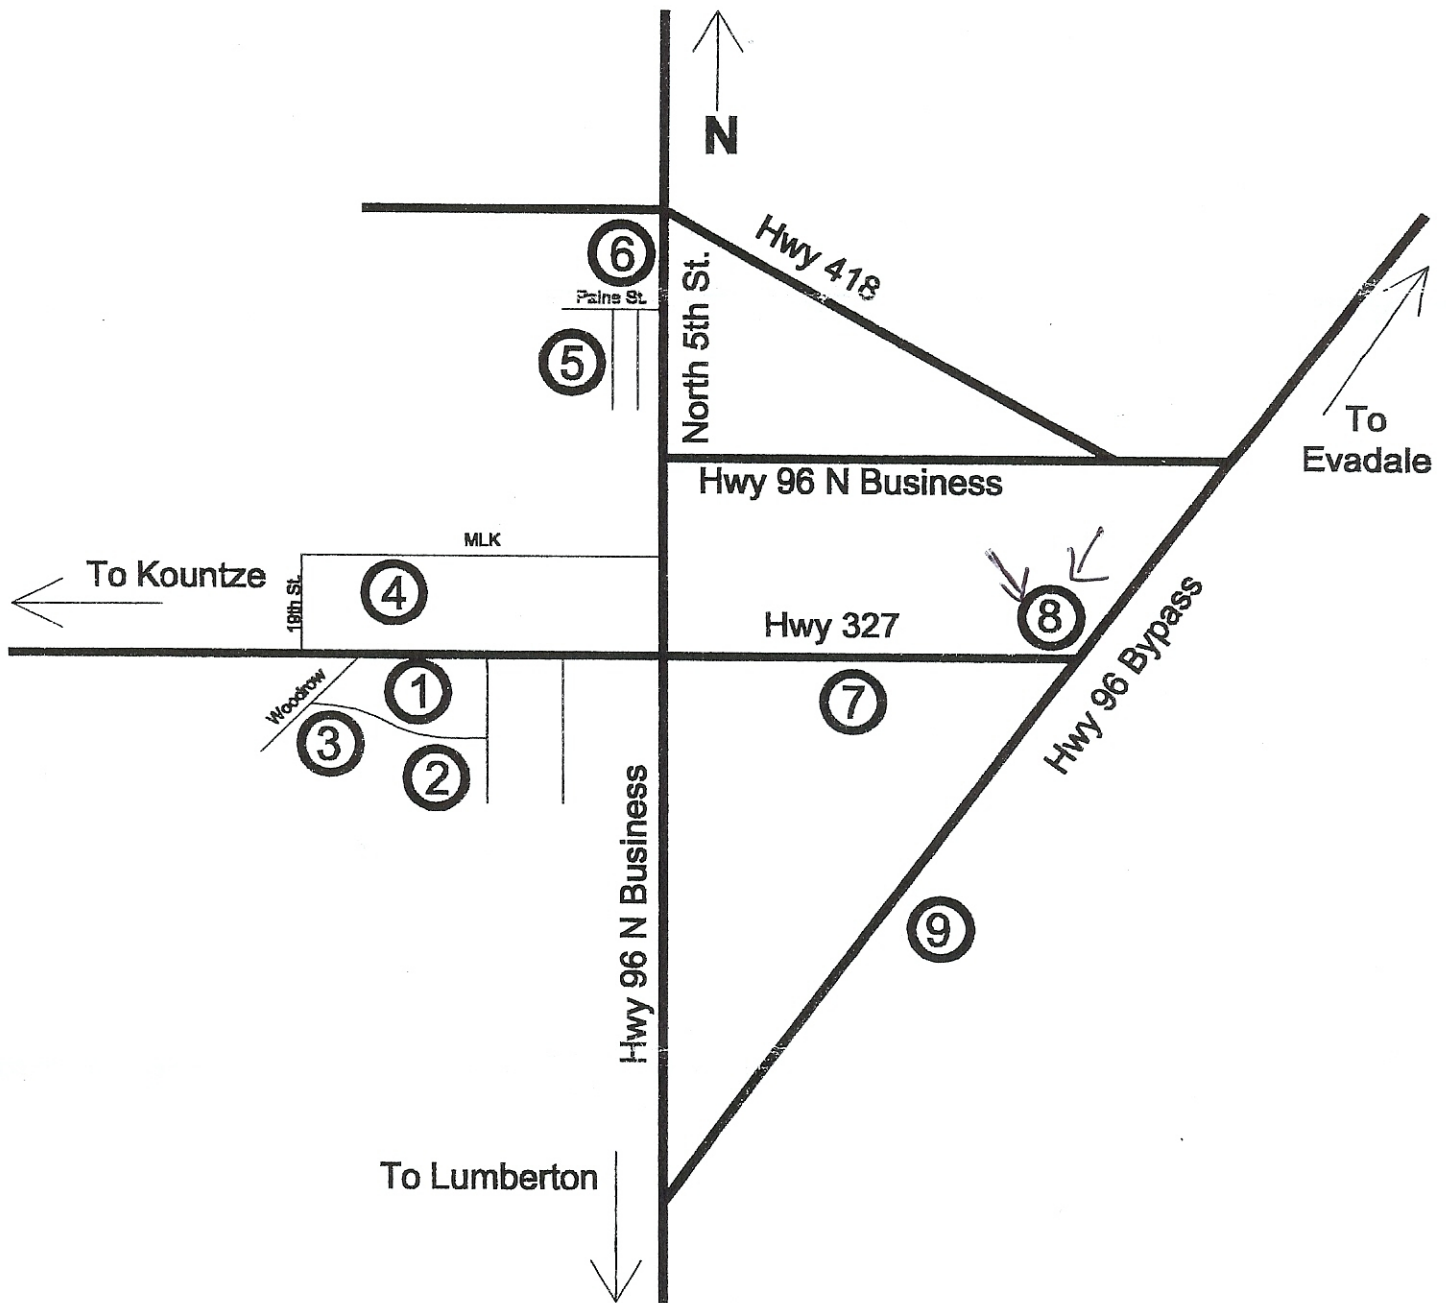

Silsbee Independent School District

415 West Avenue N
Silsbee, Texas 77656

(409)385-5286

Fax: (409)385-6530

By: Alex C. Balla

Key

- | | | |
|---|--|--|
| 1 Silsbee ISD Administration
415 West Avenue N
(409)385-5286 | 4 Robinson Kindergarten
1355 West Avenue J
(409)385-4241 | 7 Silsbee Middle School
1140 East Avenue N
(409)385-2291 |
| 2 Read Turrentine Elementary
730 South 7th Street
(409)385-5218 | 5 John H. Kirby Memorial Complex
North 7th Street | 8 Silsbee High School
1575 Hwy 96 N
(409)385-5574 |
| 3 Laura Reeves Elementary
695 Woodrow Road
(409)385-6472 | 6 Kirby Elementary
1205 North 5th Street
(409)385-5506 | 9 Region 5 ESC
1750 Hwy 96 Bypass
(409)386-1111 |