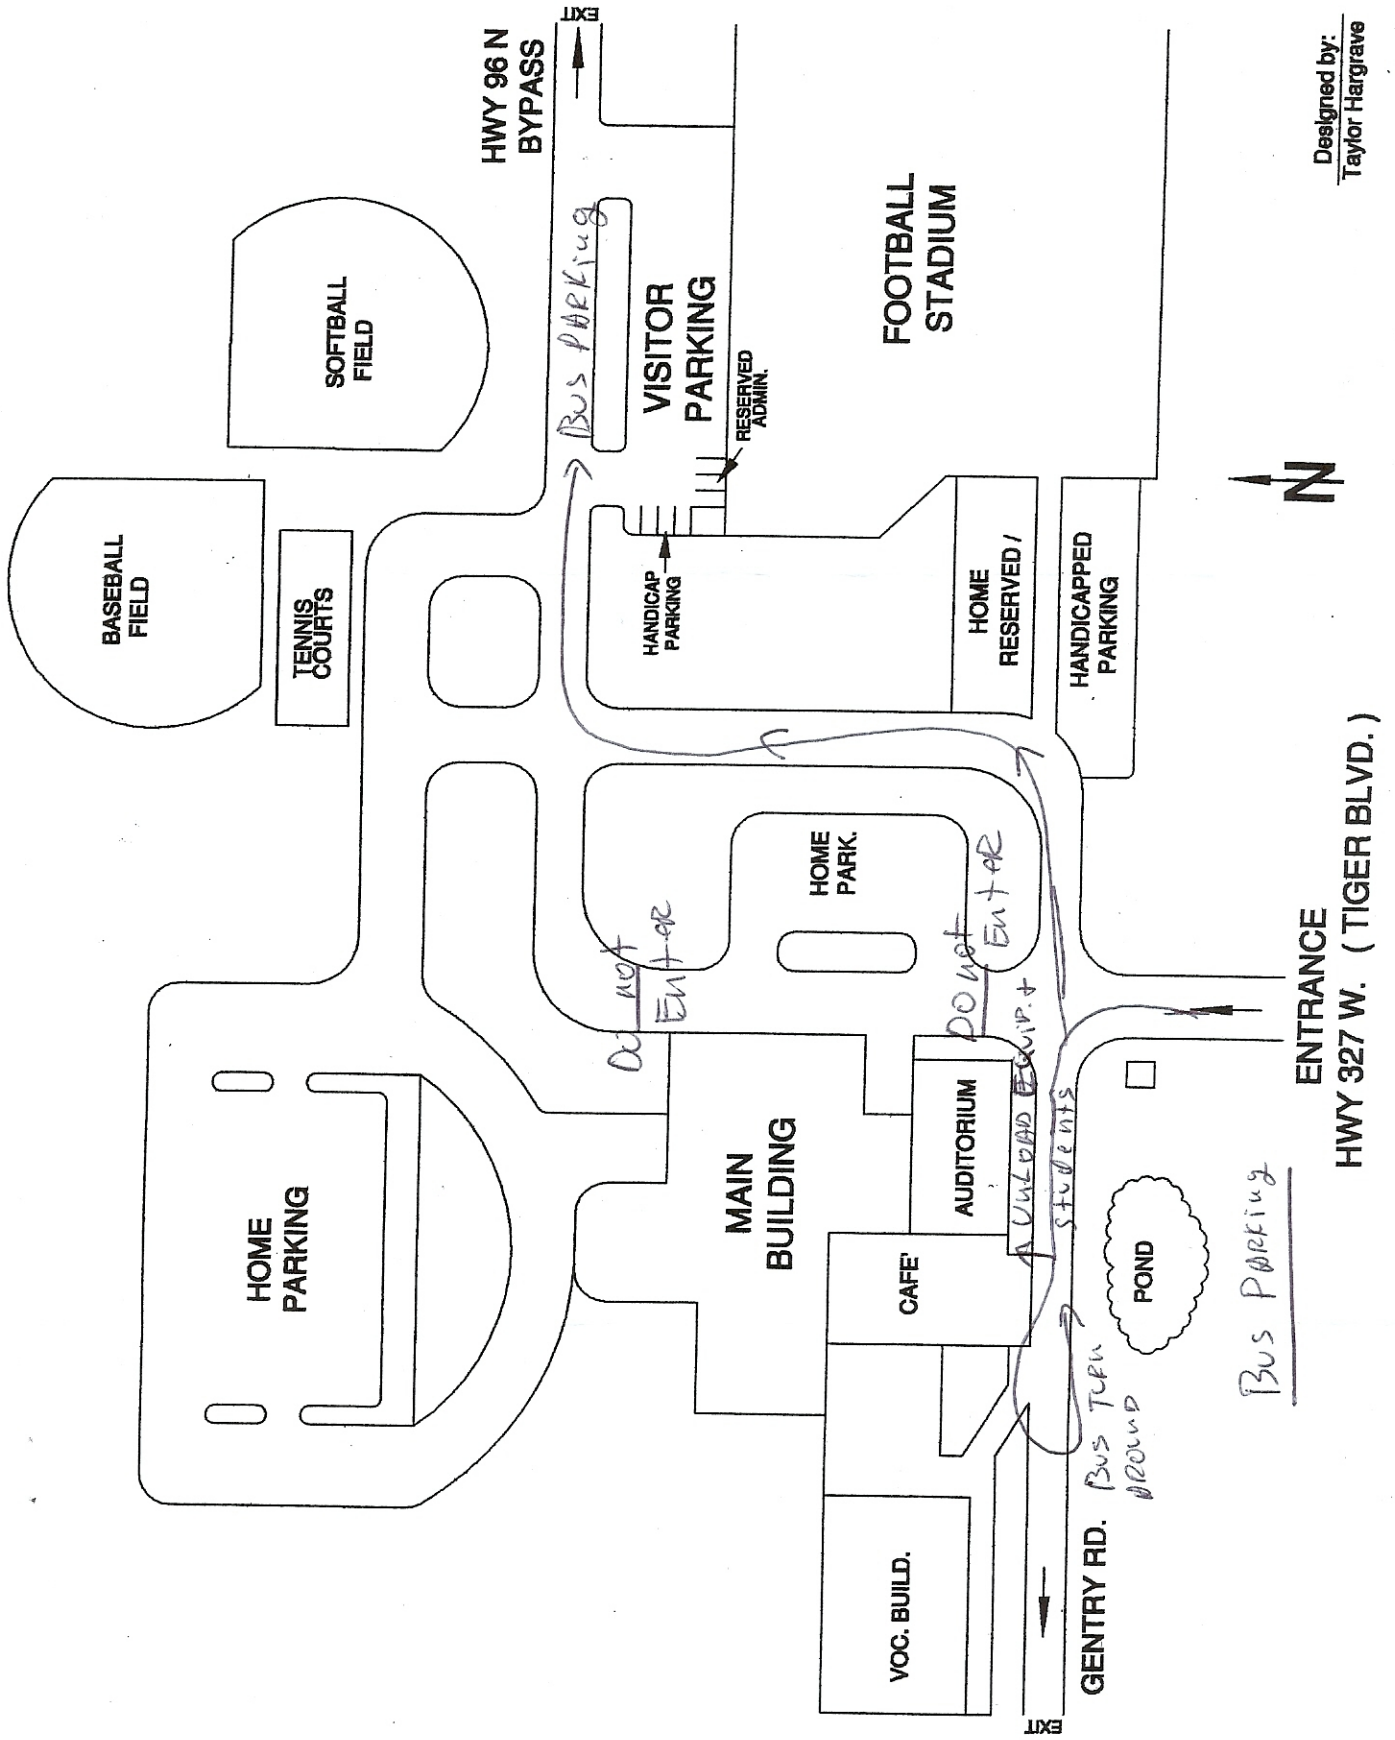

# SILSBEE HIGH SCHOOL

Designed by:  
Taylor Hargrave

ENTRANCE  
HWY 327 W. (TIGER BLVD.)