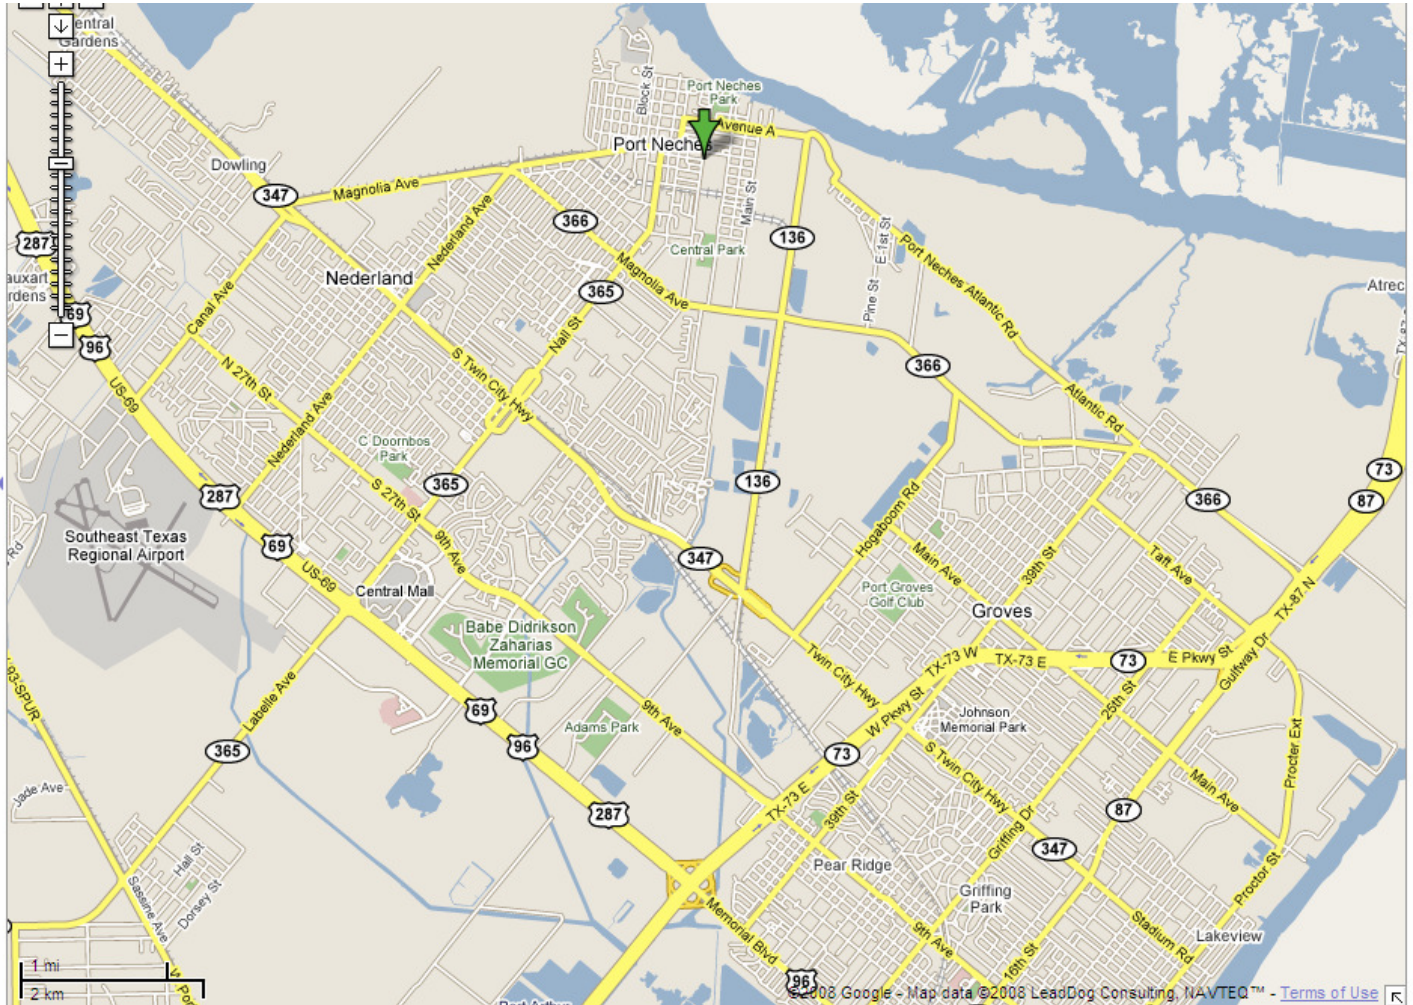

# Directions to PN-G High School

## Directions to PN-G from Hwy 73:

Exit at Hwy 366, take a left on 366 and proceed until you see Merriman St. Take a right on Merriman (there will be a Jack in the Box on the corner), then take a right after the tennis courts and soccer fields. Refer to school map.

## Directions to PN-G from I-10 & Hwy 69/96:

Take Hwy 69/96 South toward Port Arthur. Exit Twin City Hwy (Hwy 347), then exit on Hwy 366 (Magnolia St.) to Port Neches (you will go under railroad tracks). Proceed on this road until you see Merriman St. (there will be a Jack in the Box on the corner) and take a left. Take a right after the tennis courts and soccer fields. Refer to school map.