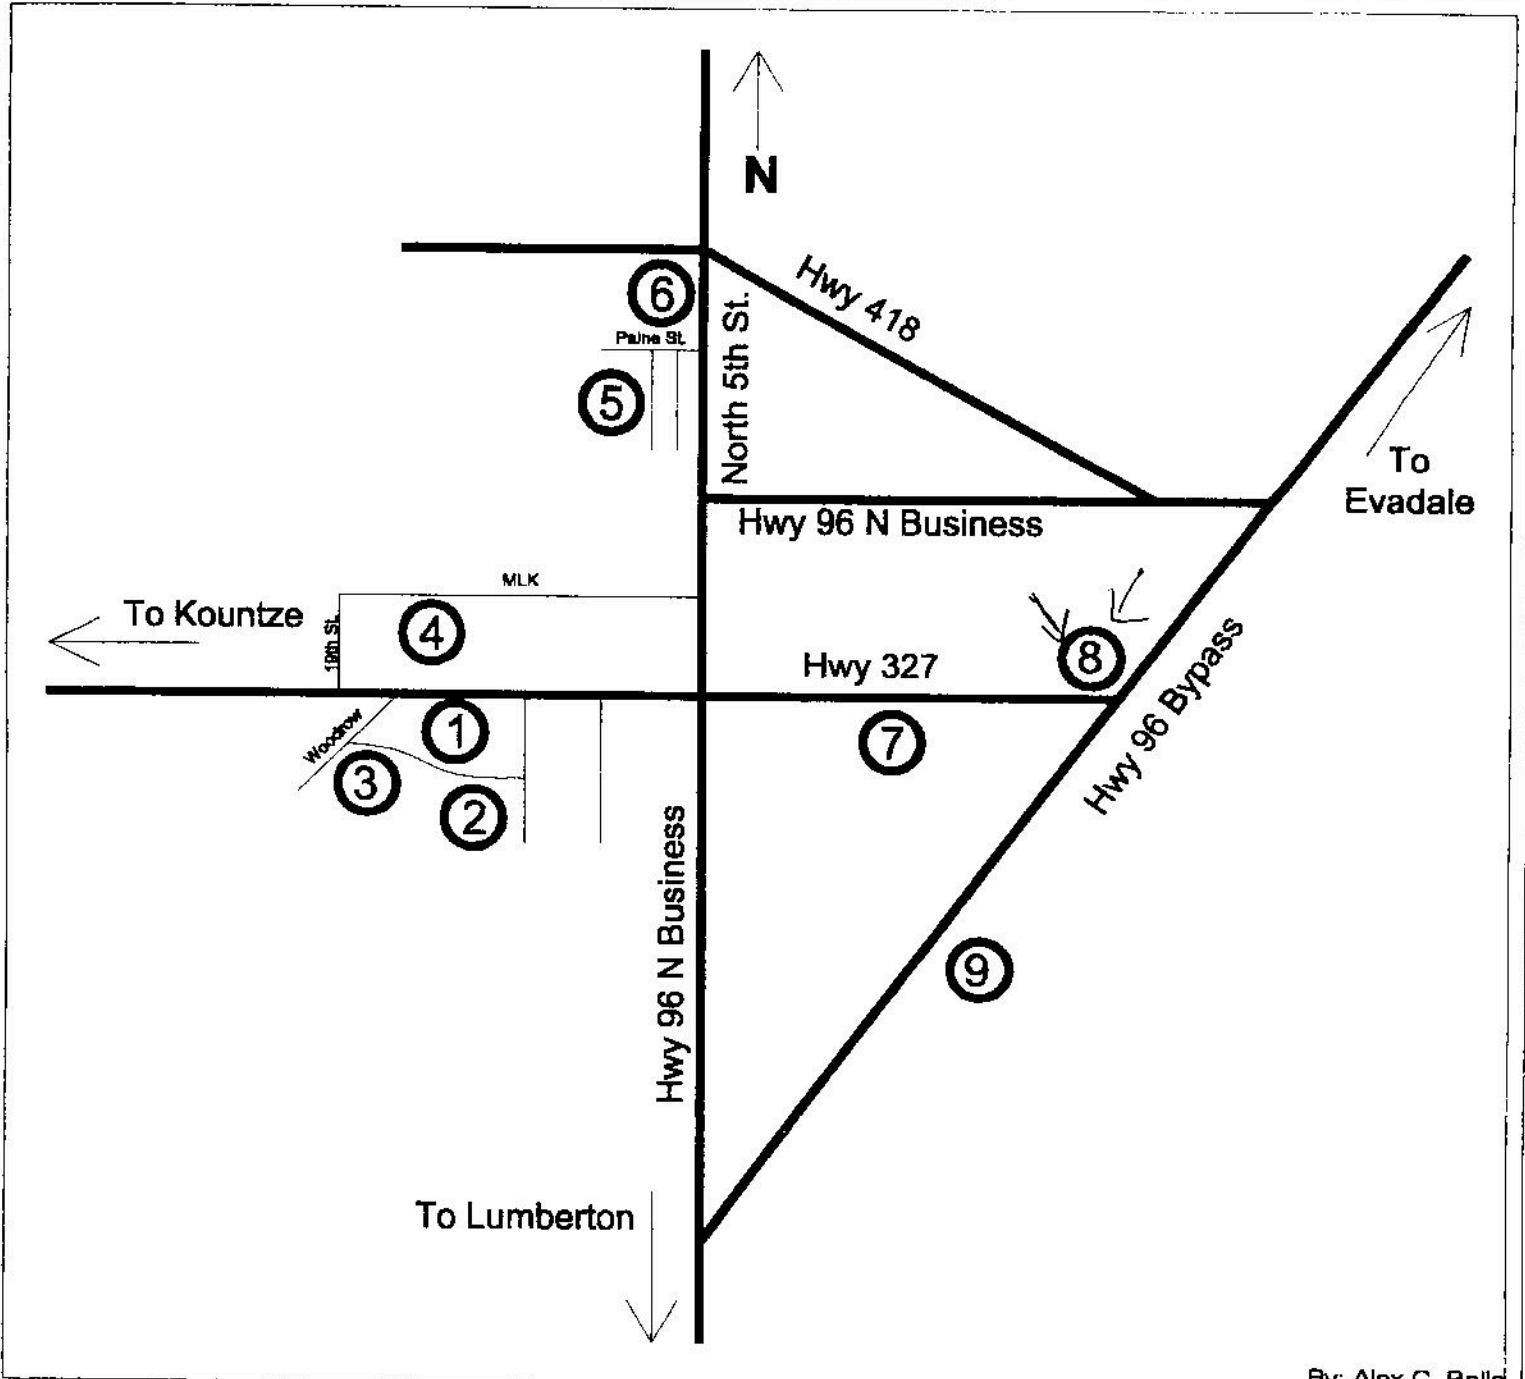

Silsbee Independent School District

415 West Avenue N
Silsbee, Texas 77656

(409)385-5286

Fax: (409)385-6530

By: Alex C. Balla

Key

<p>1 Silsbee ISD Administration 415 West Avenue N (409)385-5286</p>	<p>4 Robinson Kindergarten 1355 West Avenue J (409)385-4241</p>	<p>7 Silsbee Middle School 1140 East Avenue N (409)385-2291</p>
<p>2 Read Turrentine Elementary 730 South 7th Street (409)385-5218</p>	<p>5 John H. Kirby Memorial Complex North 7th Street</p>	<p>8 Silsbee High School 1575 Hwy 96 N (409)385-5574</p>
<p>3 Laura Reeves Elementary 695 Woodrow Road (409)385-6472</p>	<p>6 Kirby Elementary 1205 North 5th Street (409)385-5506</p>	<p>9 Region 5 ESC 1750 Hwy 96 Bypass (409)386-1111</p>