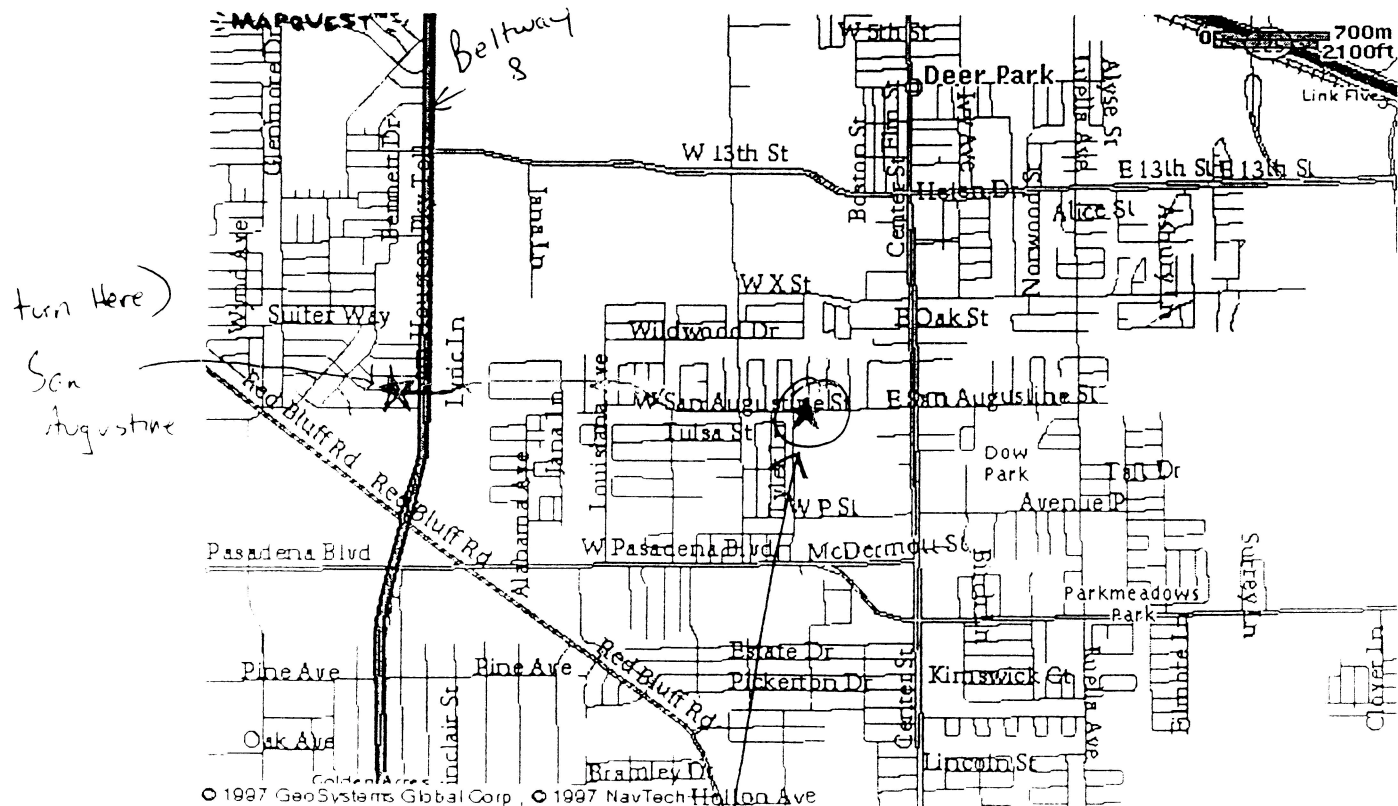

710 W San Augustine St, Deer Park, TX 77536