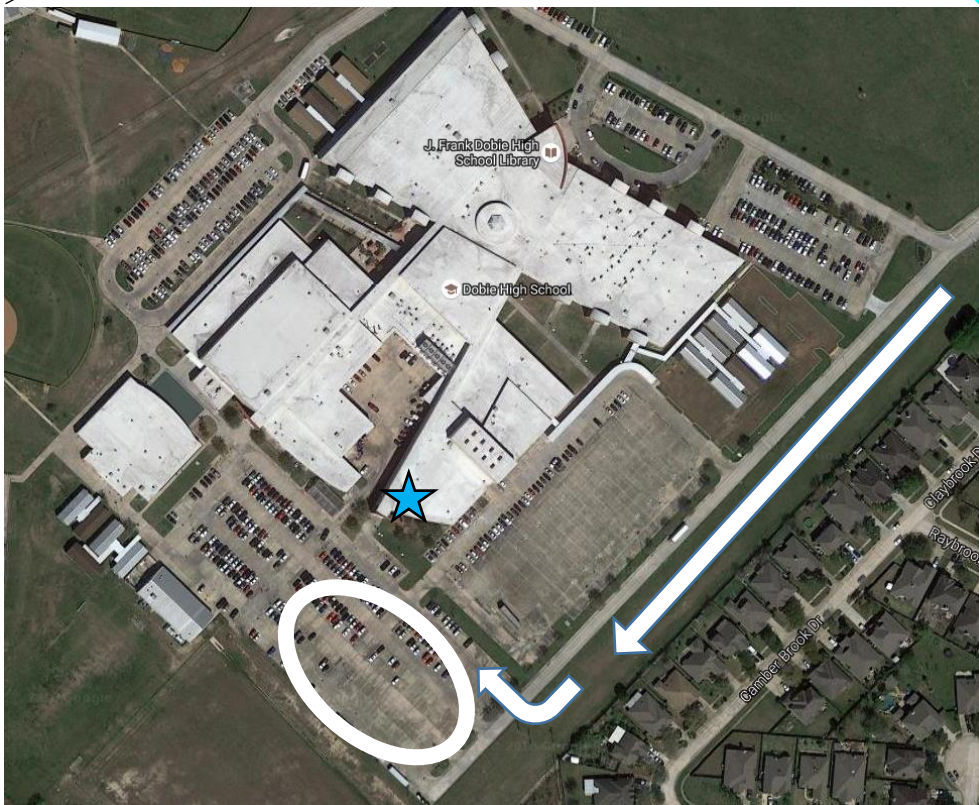

# Dobie High School

10220 Blackhawk Boulevard, Houston, TX 77089

**Blackhawk Blvd.**

Dobie High School is located behind Moore Elementary. There is a rather long drive with two stop signs leading onto the campus from Blackhawk Blvd. Head to the very rear of the school and park in the area of the parking lot this is circled. Enter the building at the Entrance labeled "Auditorium" (the star on the map).