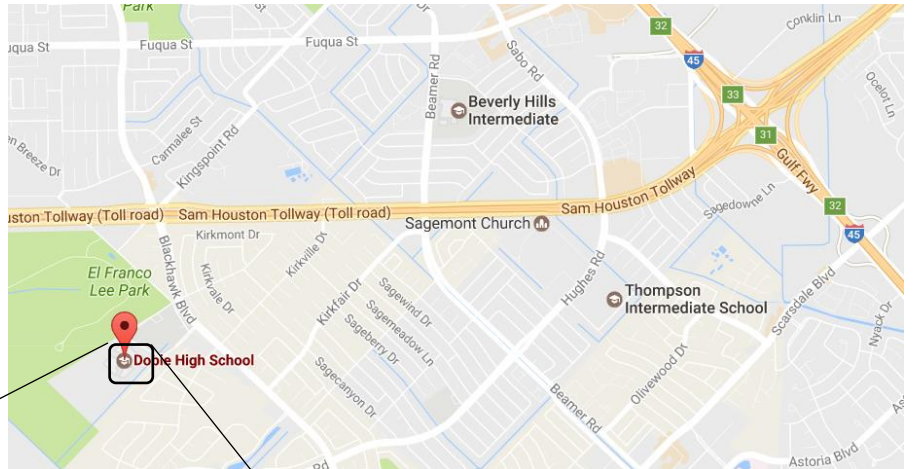

# Dobie High School

10220 Blackhawk Boulevard, Houston, TX 77089

**Blackhawk Blvd.**

Dobie High School is located behind Moore Elementary. There is a rather long drive with two stop signs leading onto the campus from Blackhawk Blvd. Head to the very rear of the school and park in the area of the parking lot this is circled. Enter the building at the Entrance labeled "Auditorium" (the star on the map).