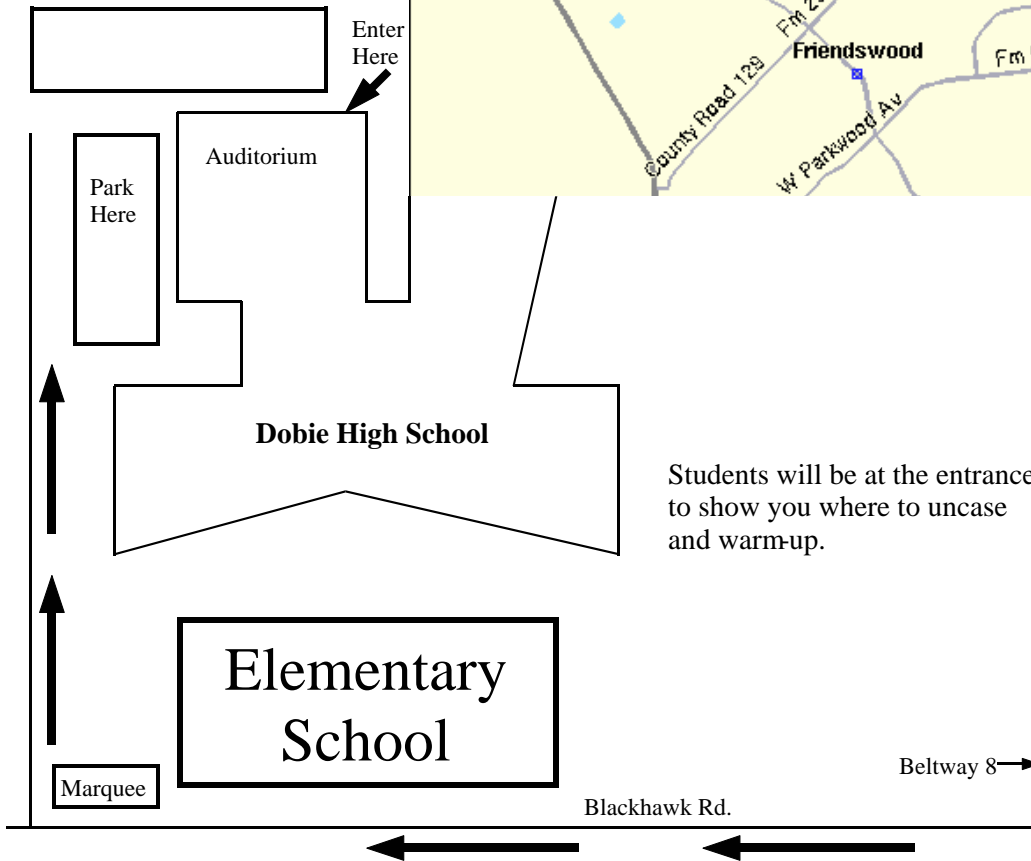

Map to Dobie

Blackhawk Rd.—Same exit as Beamer off the Beltway coming from IH-45. Go through the light at Beamer and take a Left at the next street. The school is a half mile down on the right. Enter the driveway immediately past the elementary school.

Students will be at the entrance to show you where to uncase and warm-up.