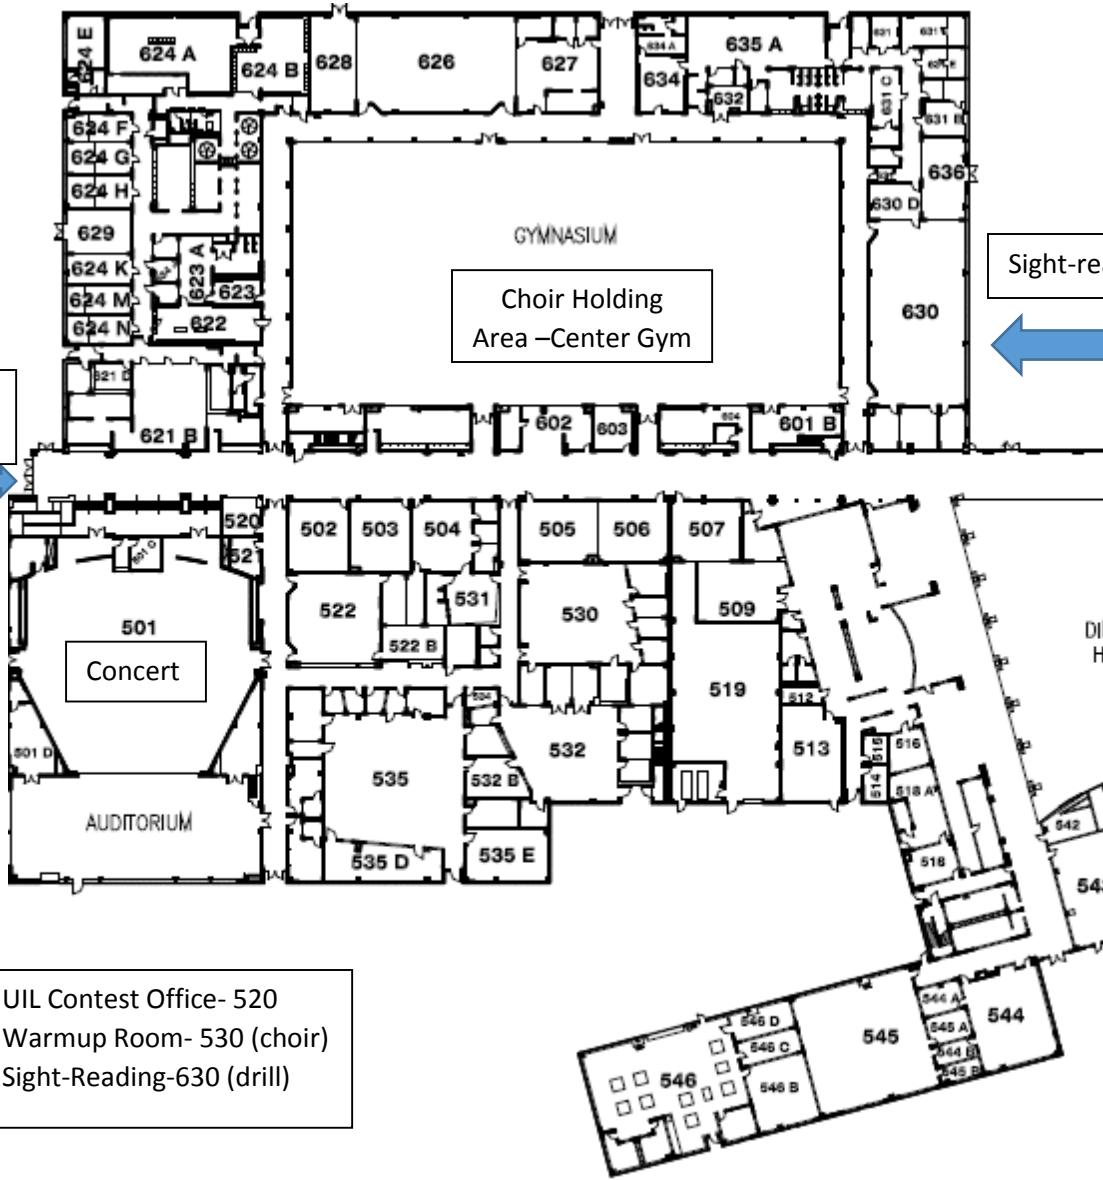

South Parking Lot (BUSES)

Enter the building here

UIL Contest Office- 520
Warmup Room- 530 (choir)
Sight-Reading-630 (drill)

All UIL TRAFFIC EXIT HERE

Sight-reading

Crenshaw Road

All UIL TRAFFIC ENTER HERE

Bus/Faculty Entrance