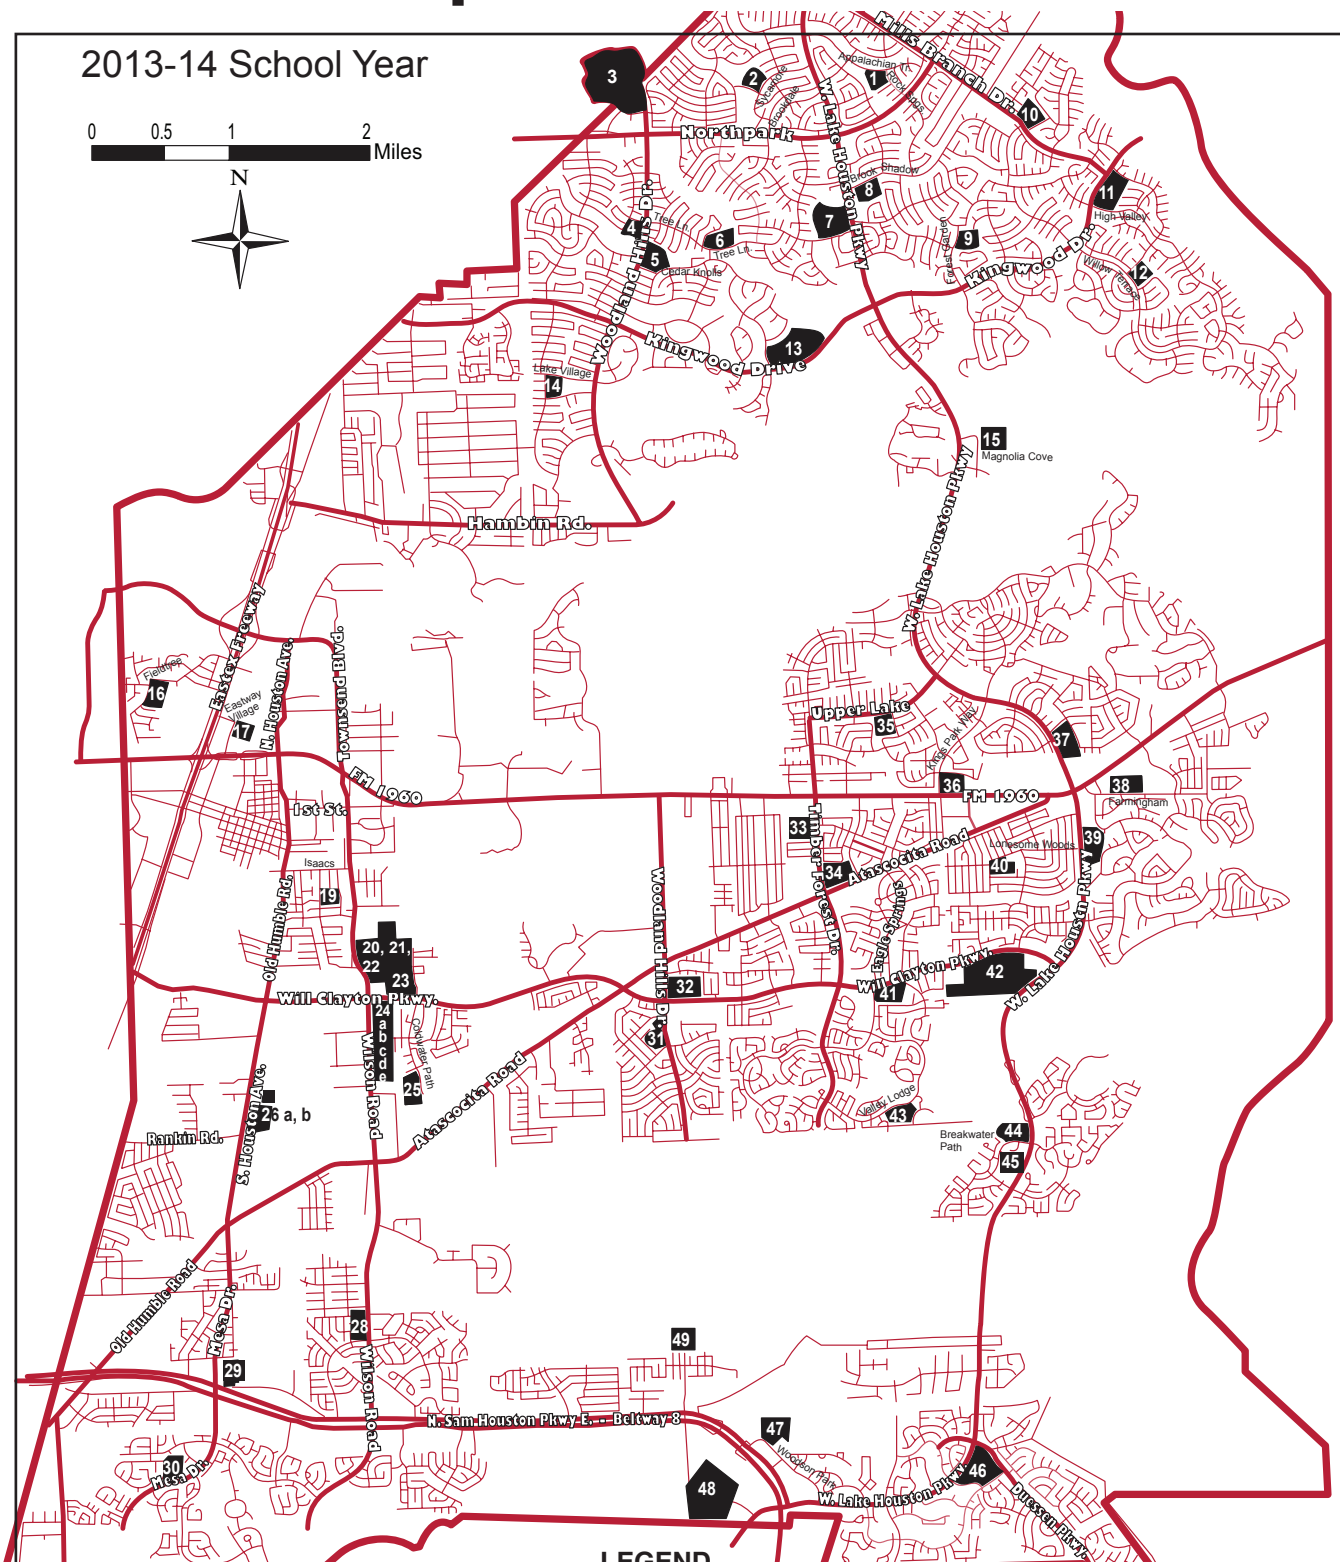

Humble Independent School District

2013-14 School Year

0 0.5 1 2 Miles

LEGEND

Administration	17	Elm Grove Elem.	2	Kingwood Park High	3	Riverwood Middle	11
Atascocita High	42	Emergency Operations	24e	Lakeland Elem.	19	Ross Sterling Middle	20
Atascocita Middle	39	Fall Creek Elem.	30	Lakeshore Elem.	44	Shadow Forest Elem.	10
Atascocita Springs Elem.	43	Foster Elem.	14	Maintenance	24b	Summer Creek High	48
Bear Branch Elem.	6	Greentree Elem.	8	Maplebrook Elem.	38	Summerwood Elem.	46
Behavior Training Center	31	Hidden Hollow Elem.	1	North Belt Elem.	29	Timbers Elem.	40
Career And Tech Ed (CATE)	22	Humble Elem.	16	Oak Forest Elem.	36	Timberwood Middle	34
Charles Street Stadium	18	Humble High	22	Oaks Elem.	35	Transportation Center	24c
Child Nutrition Center	24d	Humble Middle	32	Pace Program	31	Turner Stadium	21
Community Learn. Center	33	Insperty Observatory	26	Park Lakes Elem.	28	Warehouse	24a
Creekwood Middle	7	Instruct. Support Center	15	Pine Forest Elem.	37	Whispering Pines Elem.	31
Deerwood Elem.	9	Jack M. Fields Sr. Elem.	27	Quest EC High	45	Willow Creek Elem.	12
District Police Station	18	Kingwood High	13	Ridge Creek Elem.	49	Woodcreek Middle	47
Eagle Springs Elem.	41	Kingwood Middle	5	River Pines Elem.	25	Woodland Hills Elem.	4