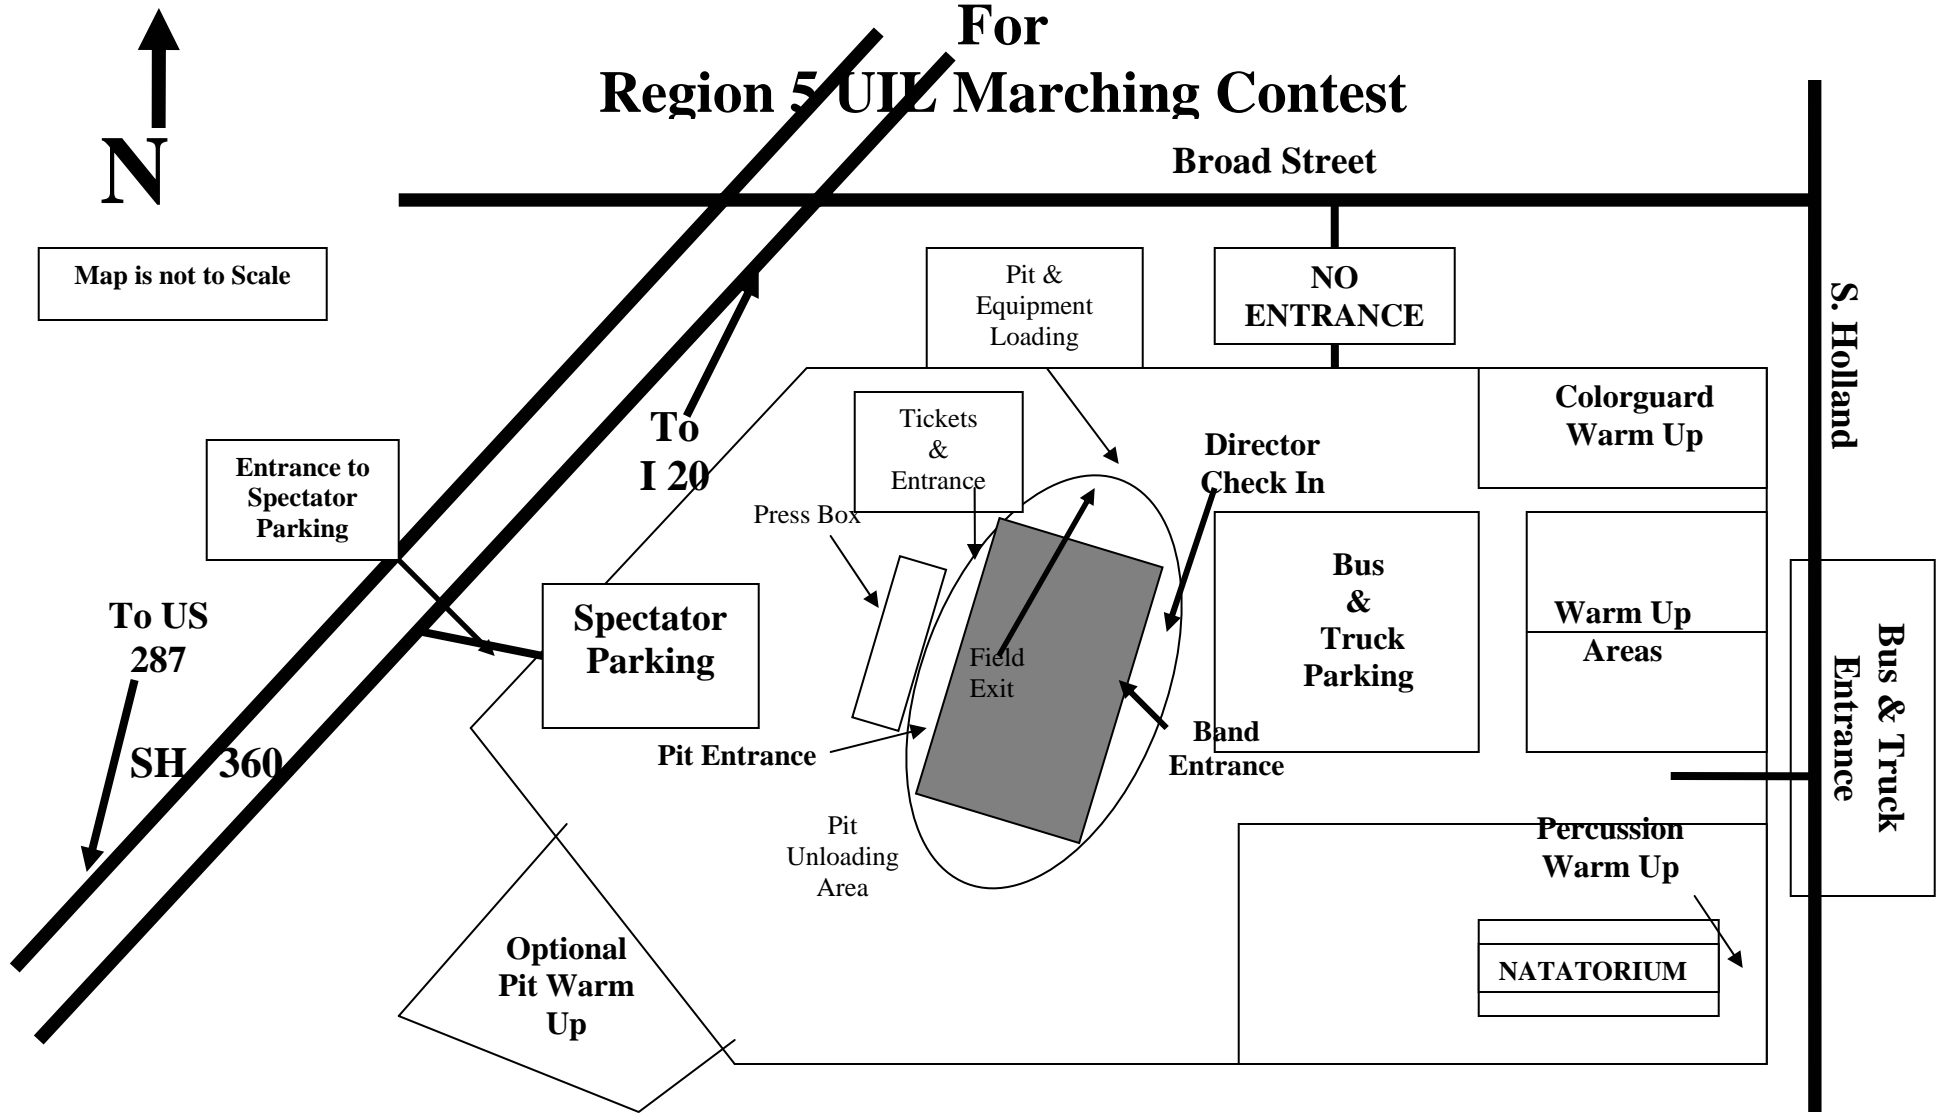

# Mansfield ISD Stadium Site Info

## For Region 5 UIL Marching Contest

Map is not to Scale

- Spectators coming from the North on SH 360 should go past the Stadium to the first U-Turn and come back to the parking entrance
- All Band Buses and Trucks should go East on Broad Street to S. Holland – Right on S. Holland and Right Turn into the Parking area on the East Side of the Stadium
- Note: There will not be an entrance to the Stadium Complex off of Broad St.