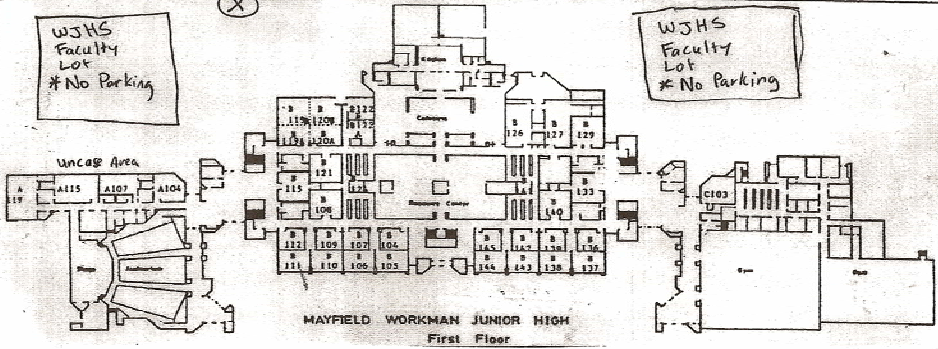

UIL Workman JH Bus Drop-off Map

701 E. Arbrook Blvd 76014

Center Street

Volunteer Drive

Soccer Fields

← Bus Parking →

(UIL Guest Parking)

Bus drop off → Go to parking from here →

WJHS Faculty Lot
*No Parking

WJHS Faculty Lot
*No Parking

MAYFIELD WORKMAN JUNIOR HIGH
First Floor

ARBROOK BLVD

MAP TO WORKMAN JH

701 E. Arbrook Blvd
Arlington TX 76014

North ↑